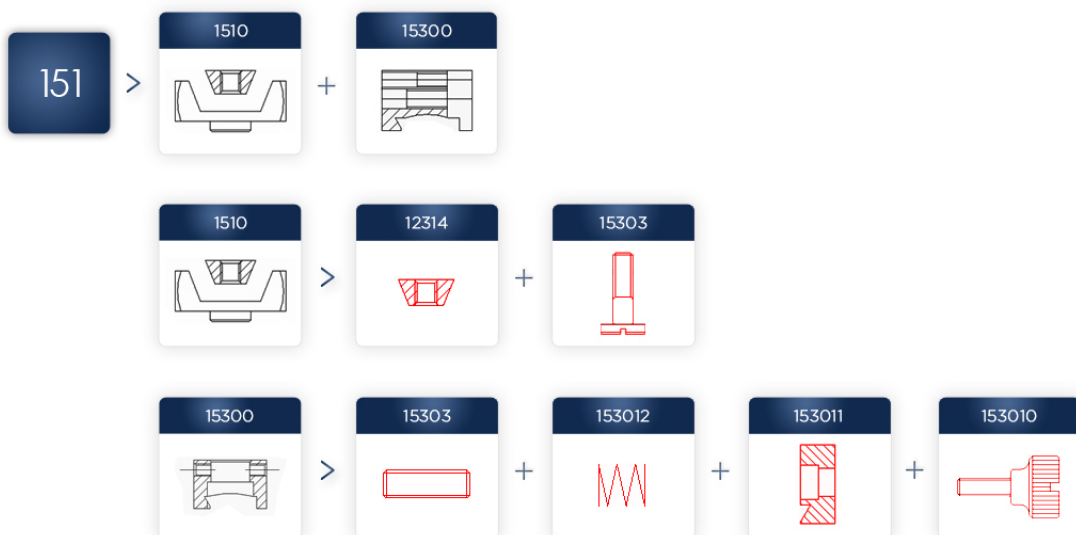

1. Slide on mount in two pieces with lateral setting for scope with rings mount

2. Slide on mount in two pieces with lateral setting for scopes with rail

3. Slide on mount in two pieces without lateral setting and their spare parts