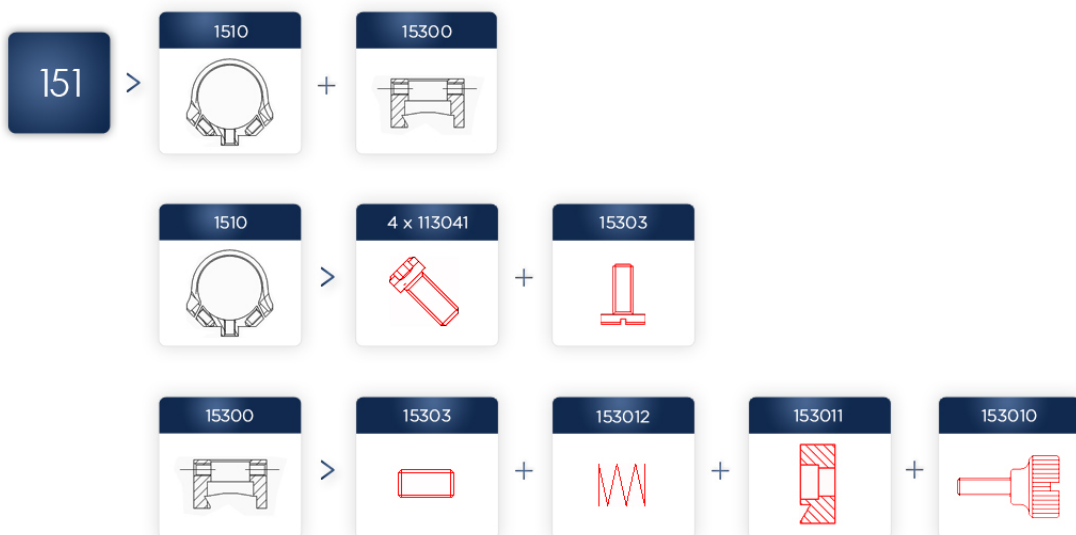

1. Slide on mount in two pieces with lateral setting for scope with rings mount

2. Slide on mount in two pieces with lateral setting for scopes with rail

3. Slide on mount in two pieces without lateral setting and their spare parts