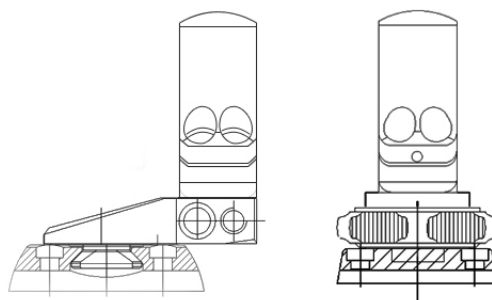

121

121

121

Front plate with pivot take up / adjustable - 12220 / 12209

\*1 The height are measured from the top of the gun till the top of the front plate

\*2 The height are measured from the top of the foot plate till there where the scope start