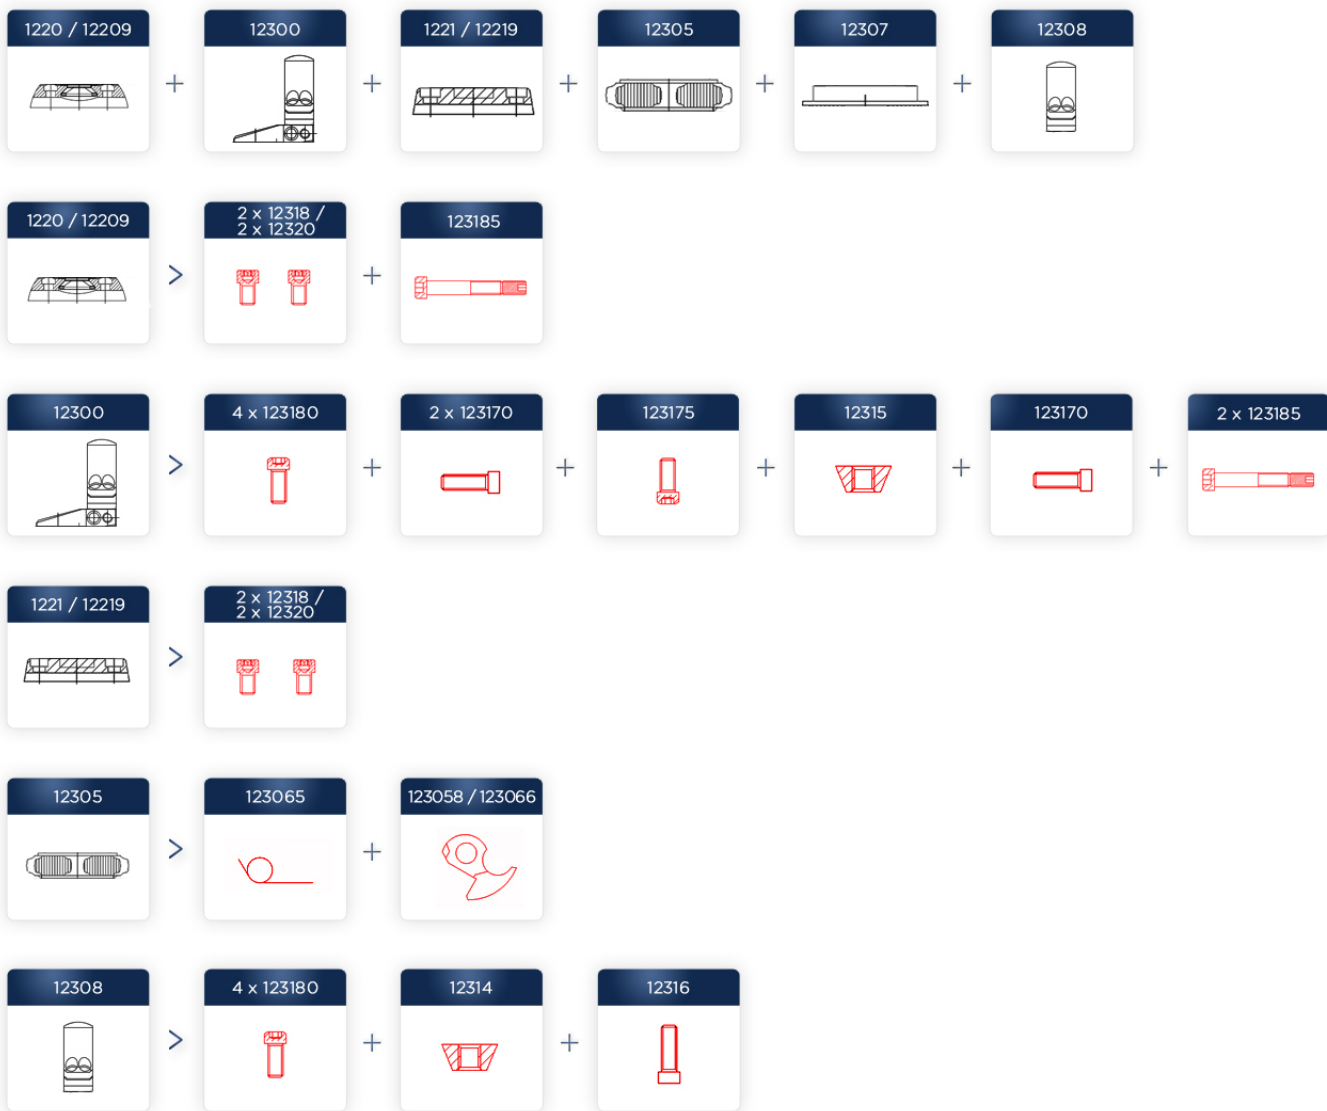

121

121

121

Front plate with pivot take up / adjustable - 12220 / 12209

\*1 The height are measured from the top of the gun till the top of the front plate

\*2 The height are measured from the top of the foot plate till there where the scope start