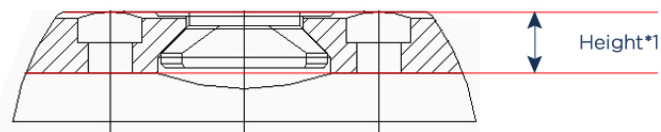

121

121

121

Front plate with pivot take up / adjustable - 12220 / 12209

\*1 The height are measured from the top of the gun till the top of the front plate

\*2 The height are measured from the top of the foot plate till there where the scope start