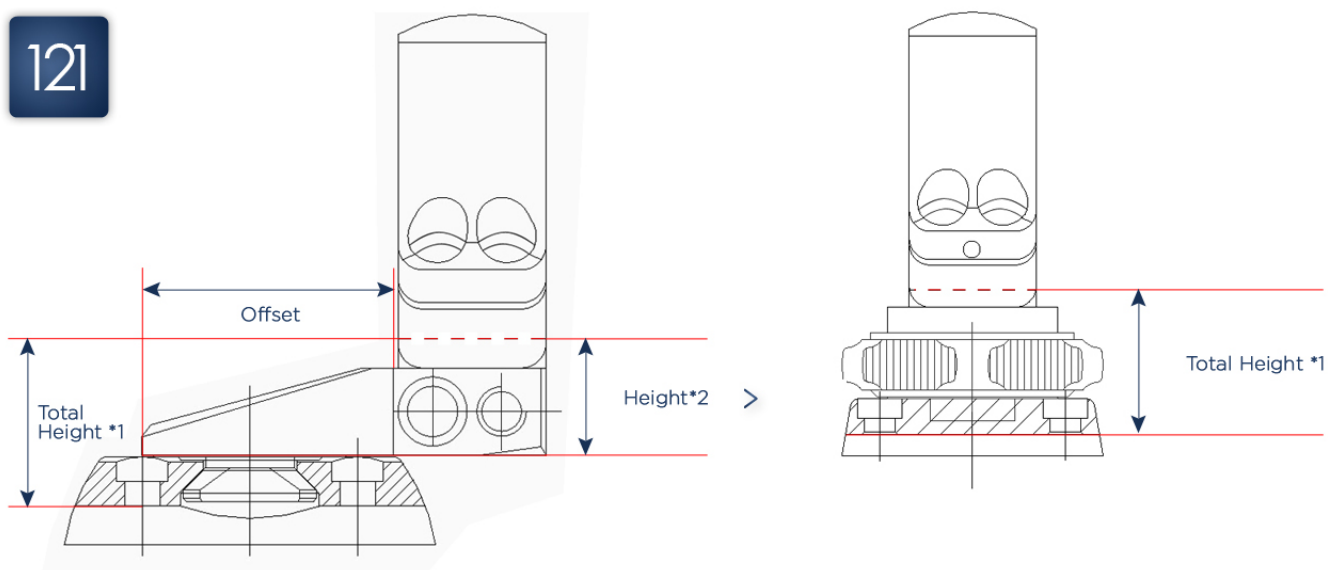

121

121

121

Front plate with pivot take up / adjustable - 12220 / 12209

\*1 The height are measured from the top of the gun till the top of the front plate

\*2 The height are measured from the top of the foot plate till there where the scope start