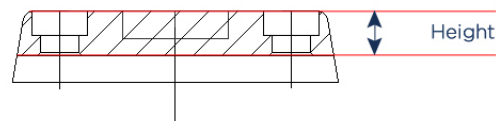

121

121

121

Front plate with pivot take up / adjustable - 12220 / 12209

\*1 The height are measured from the top of the gun till the top of the front plate

\*2 The height are measured from the top of the foot plate till there where the scope start